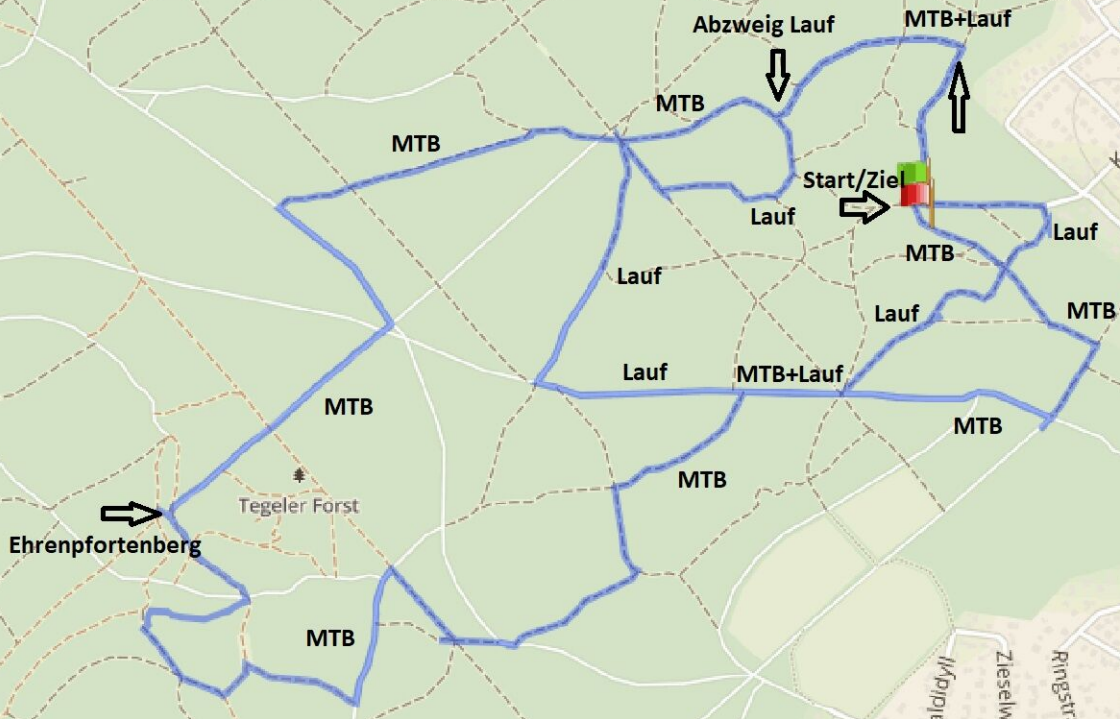

19. Teamwork Mountain Challenge 2020 MTB+Lauf

8.1 km (round trip)
Total climb: 46 m, Total descent: 46 m
Altitude range 24 m (Altitude from: 50 m to 74 m)